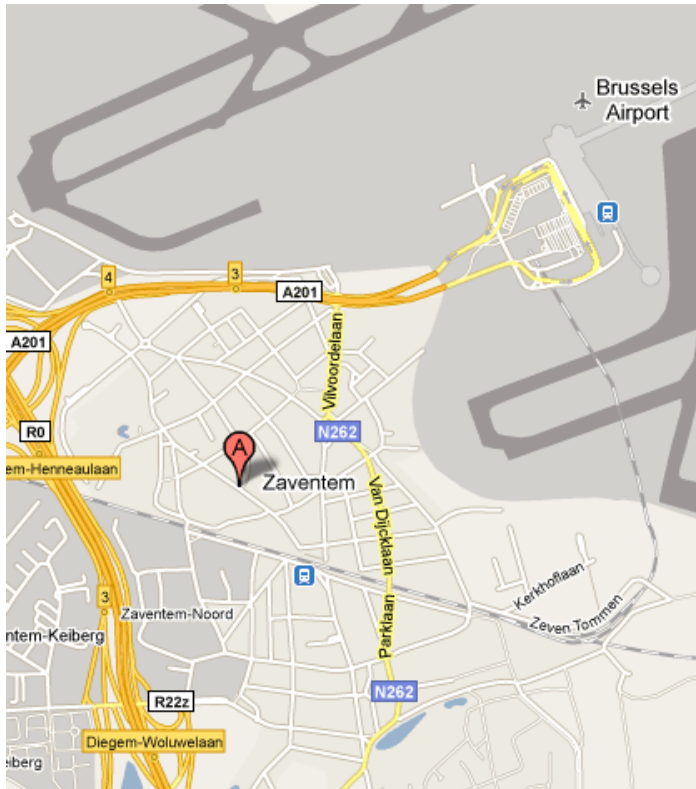

Brussels: Map and Directions

By Road:

On Brussels Ring Road 0 take exit 4 "Zaventem-Noord / Diegem-Zuid" direction Zaventem-Centrum.

Our office is located next to Zaventem town hall close to Zaventem train station.

Akquinet offices are situated at Diegemstraat 42.

By Air:

Brussels National Airport Zaventem.

Taxi drive to the centre approximately 5 minutes.

By Public Transport:

Train station Zaventem: 5 minutes walk to the centre.